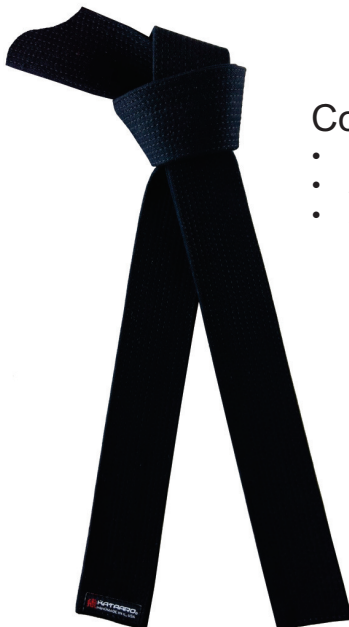

Call us for corporate pricin

KEY CHAINS

The Six Sigma Rank Belt Key Chain is a great accessory to accompany any award! Available in all karate rank belt colors, from white to black, to acknowledge all levels of **accomplishment**.

Earning a Six Sigma Black Belt is a monumental achievement. Recognize **excellence** with a hand-crafted black belt from Kataaro. Also offered in master-level styles, these belts are made in America with the highest quality materials, making them the perfect award. Add custom embroidery for brand identity and personalization.

Master Black Belt

- *Red Border*
- *Soft Brushed Cotton*
- *Made in USA*

Master Black Belt

- *Black Border*
- *Soft Brushed Cotton*
- *Made in USA*

Cotton Black Belt

- *Soft Brushed Cotton*
- *Deluxe 2-core*
- *Made in USA*

Satin Black Belt

- *Shiny Smooth Satir*
- *Deluxe 2-core*
- *Made in USA*

Call us for corporate pricin

RANK BELTS

A Kataaro martial arts belt is the highest **quality** award for all levels of training. Present the best awards without compromise. Choose our Standard Rank Belts or our Basic Rank Belts depending on your presentation needs. Custom embroidery is available on all Kataaro belts.