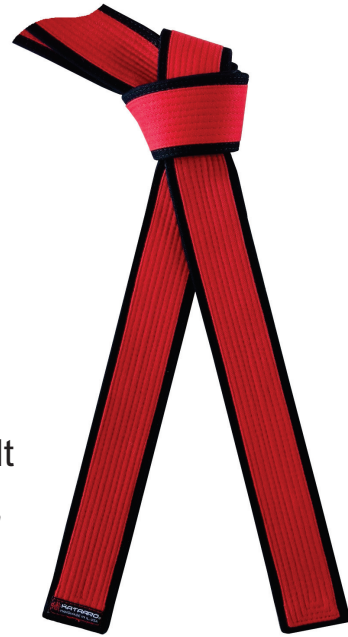

Master Black Belt

- *Black Border*
- *Soft Brushed Cotton*
- *Made in USA*