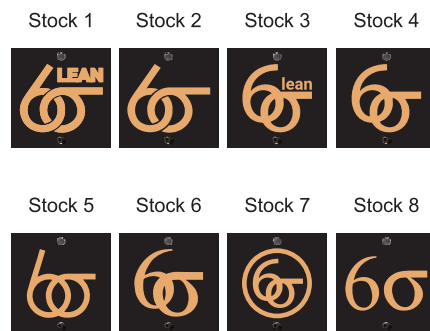

Standard Rank Belts

- *1.75" or 2" width available*
- *100% cotton core*
- *Sewn ends*
- *Ideal for tying to displays*
- *Made in USA*

Basic Rank Belts

- *1.75" width*
- *Most economical option*
- *Cut/heat-sealed ends*
- *Ideal for folded presentation*
- *Imported/USA finished*

Embroidery Design

- *Layout design assistance provided*
- *Embroidery design proofs*
- *Various locations available for embroidery*
- *Layouts kept on file as templates*

Embroidered Logos

- *No set up fees with minimum quantity on first order*
- *Multiple color logo embroidery*
- *Pantone color match as needed*

Metallic Foil Border Certificates

- *Embossed profile*
- *Heavy 100 lb. stock*
- *Available in Red, Black, Blue Green, Yellow, and White*
- *Made in USA*

Call us for corporate pricing

DISPLAYS

Your Six Sigma certificate and belt will be presented with elegance with these stunning, hand-made displays. **Made in the USA** with expert craftsmanship, these fully assembled displays will professionally exhibit your hard-earned 6-Sigma awards.

Belt Shadow Box

- Solid mahogany construction
- Cabernet and black veneer finish
- Desk display or wall-mount
- Minimum quantity 50
- Made in USA

Call us for corporate pricing

WHY KATAARO

- Corporate and volume pricing
- Custom belt design
- Exceptional embroidery
- Standard 4 week production
- Rush production available
- No set up fees
- Martial arts brand leader reputation